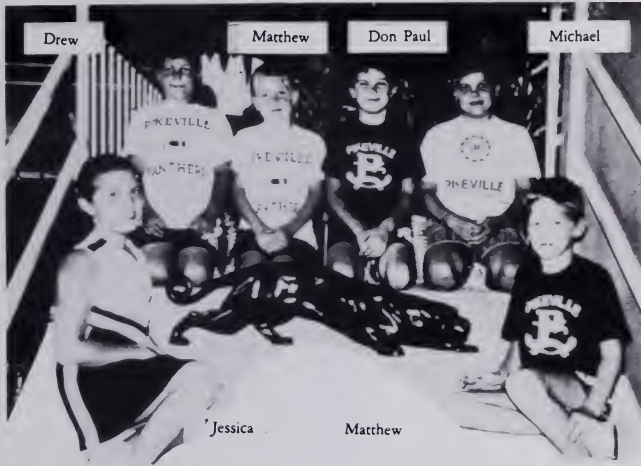

Jerry's®

Miss Rachael Phillips

GOOD LUCK SENIORS

Compliments of

Dr. & Mrs. John R. Phillips