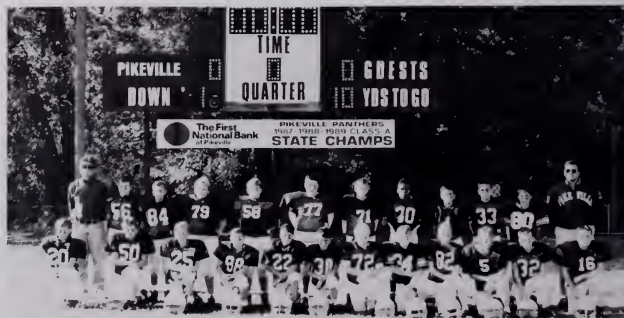

PACKERS (front) Drew Justice, Bart Davis, Barret Rogers, Brandt Justice, Matthew Corbin, Lincoln Sowards, Chase Rogers, Charles McCowan, Nick Lynch (back) Coach Kevin McAnallen, Matt Stalker, Chad Roberts, Nick Spears, Brandon Bartley, Jordan Charles, Ross Mann, Chris Shumate, Ryan Childers, Phillip Williamson, Patton Thompson, Coach Doug Charles